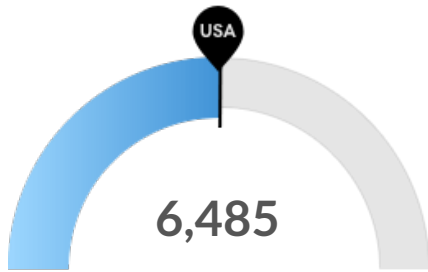

Historic & Projected Trends

Population Trends

As of 2020 the region's population **increased by 14.6%** since 2015, growing by 4,080. Population is expected to **increase by 11.1%** between 2020 and 2025, adding 3,561.

Timeframe	Population
2015	27,938
2016	28,439
2017	29,432
2018	30,077
2019	31,208
2020	32,018
2021	32,876
2022	33,652
2023	34,353
2024	35,007
2025	35,579

Job Trends

From 2015 to 2020, jobs increased by 31.1% in Jefferson, GA (in Jackson county) (ZIP 30549) from 7,205 to 9,446. This change outpaced the national growth rate of 3.6% by 27.5%.

Timeframe	Jobs
2015	7,205
2016	8,181
2017	8,985
2018	9,188
2019	8,979
2020	9,446
2021	9,763
2022	10,016
2023	10,224
2024	10,396
2025	10,481

Population Characteristics

Millennials

Jefferson, GA (in Jackson county) (ZIP 30549) has 6,485 millennials (ages 25-39). The national average for an area this size is 6,435.

Retiring Soon

Retirement risk is low in Jefferson, GA (in Jackson county) (ZIP 30549). The national average for an area this size is 9,175 people 55 or older, while there are 7,725 here.

Racial Diversity