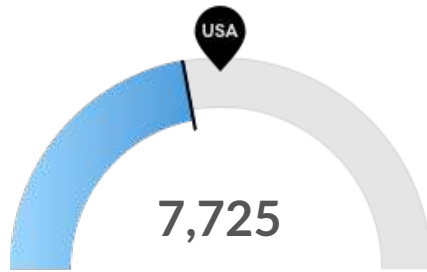

Historic & Projected Trends

Population Trends

As of 2020 the region's population **increased by 14.6%** since 2015, growing by 4,080. Population is expected to **increase by 11.1%** between 2020 and 2025, adding 3,561.

Timeframe	Population
2015	27,938
2016	28,439
2017	29,432
2018	30,077
2019	31,208
2020	32,018
2021	32,876
2022	33,652
2023	34,353
2024	35,007
2025	35,579

Job Trends

From 2015 to 2020, jobs increased by 31.1% in Jefferson, GA (in Jackson county) (ZIP 30549) from 7,205 to 9,446. This change outpaced the national growth rate of 3.6% by 27.5%.

Timeframe	Jobs
2015	7,205
2016	8,181
2017	8,985
2018	9,188
2019	8,979
2020	9,446
2021	9,763
2022	10,016
2023	10,224
2024	10,396
2025	10,481

Population Characteristics

Millennials

Jefferson, GA (in Jackson county) (ZIP 30549) has 6,485 millennials (ages 25-39). The national average for an area this size is 6,435.

Retiring Soon

Retirement risk is low in Jefferson, GA (in Jackson county) (ZIP 30549). The national average for an area this size is 9,175 people 55 or older, while there are 7,725 here.

Racial Diversity