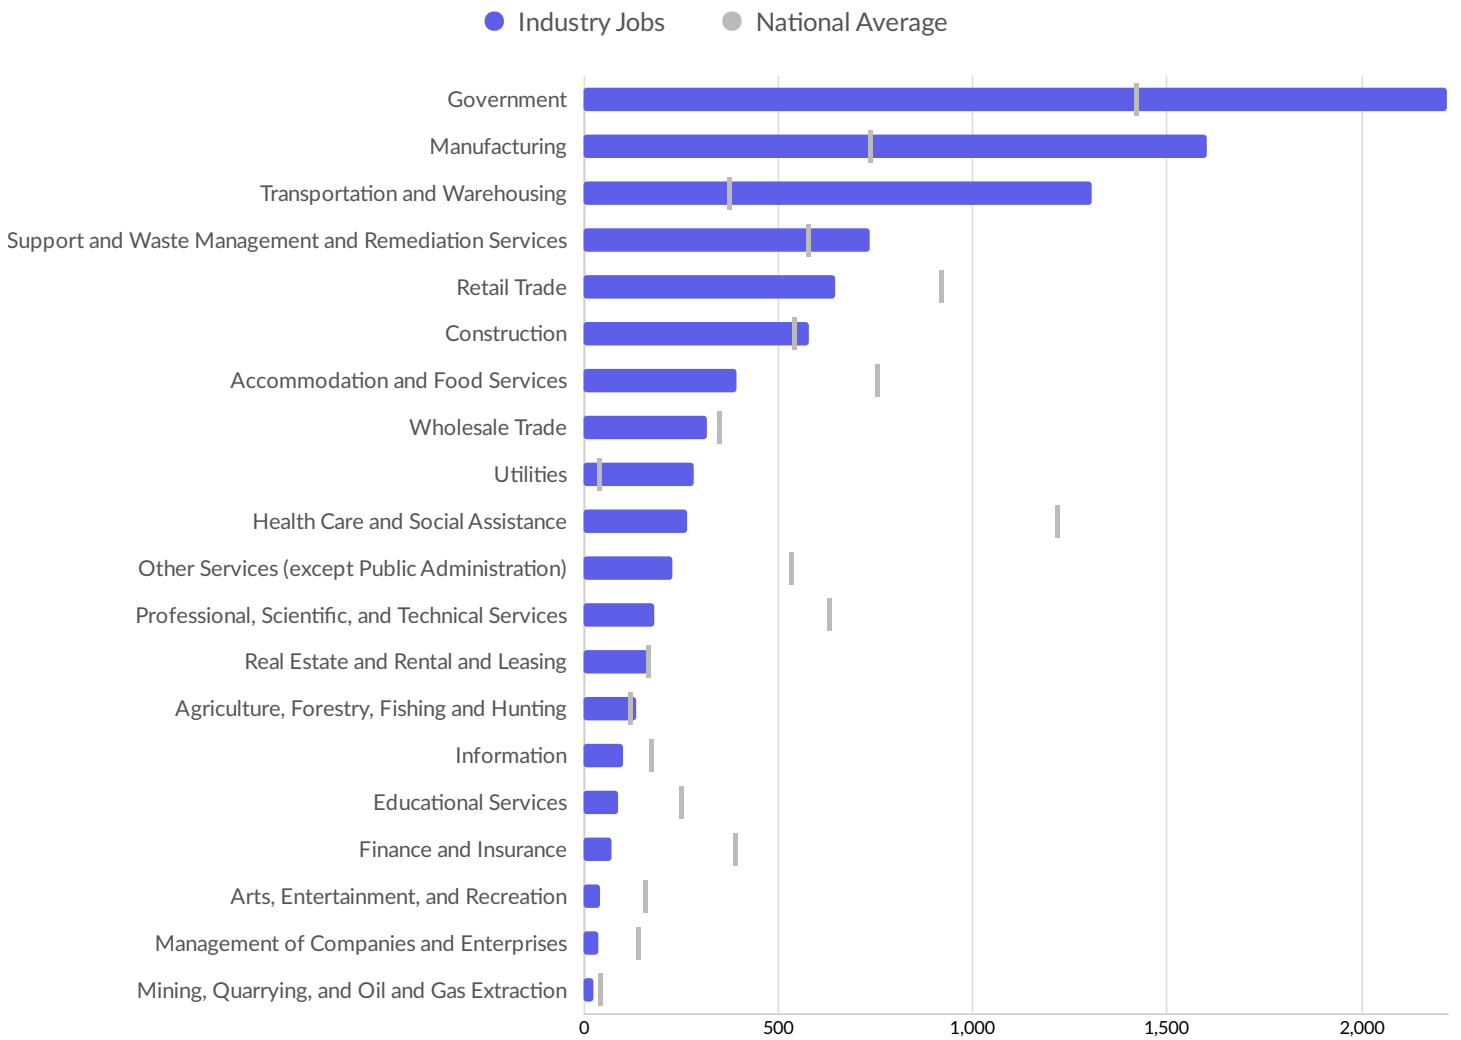

Top Growing Industries

Top Industry LQ

Top Industry GRP

Top Industry Earnings

Largest Industries

Business Characteristics

Business Size

	Percentage	Business Count
1 to 4 employees	34.7%	232
5 to 9 employees	30.2%	202
10 to 19 employees	22.3%	149
20 to 49 employees	10.5%	70
50 to 99 employees	1.6%	11
100 to 249 employees	0.7%	5