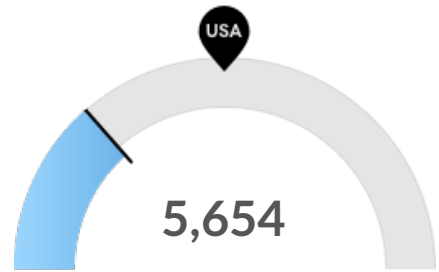

Historic & Projected Trends

Population Trends

As of 2020 the region's population **increased by 14.6%** since 2015, growing by 4,080. Population is expected to **increase by 11.1%** between 2020 and 2025, adding 3,561.

Timeframe	Population
2015	27,938
2016	28,439
2017	29,432
2018	30,077
2019	31,208
2020	32,018
2021	32,876
2022	33,652
2023	34,353
2024	35,007
2025	35,579

Job Trends

From 2015 to 2020, jobs increased by 31.1% in Jefferson, GA (in Jackson county) (ZIP 30549) from 7,205 to 9,446. This change outpaced the national growth rate of 3.6% by 27.5%.

Timeframe	Jobs
2015	7,205
2016	8,181
2017	8,985
2018	9,188
2019	8,979
2020	9,446
2021	9,763
2022	10,016
2023	10,224
2024	10,396
2025	10,481

Population Characteristics

Millennials

Jefferson, GA (in Jackson county) (ZIP 30549) has 6,485 millennials (ages 25-39). The national average for an area this size is 6,435.

Retiring Soon

Retirement risk is low in Jefferson, GA (in Jackson county) (ZIP 30549). The national average for an area this size is 9,175 people 55 or older, while there are 7,725 here.

Racial Diversity