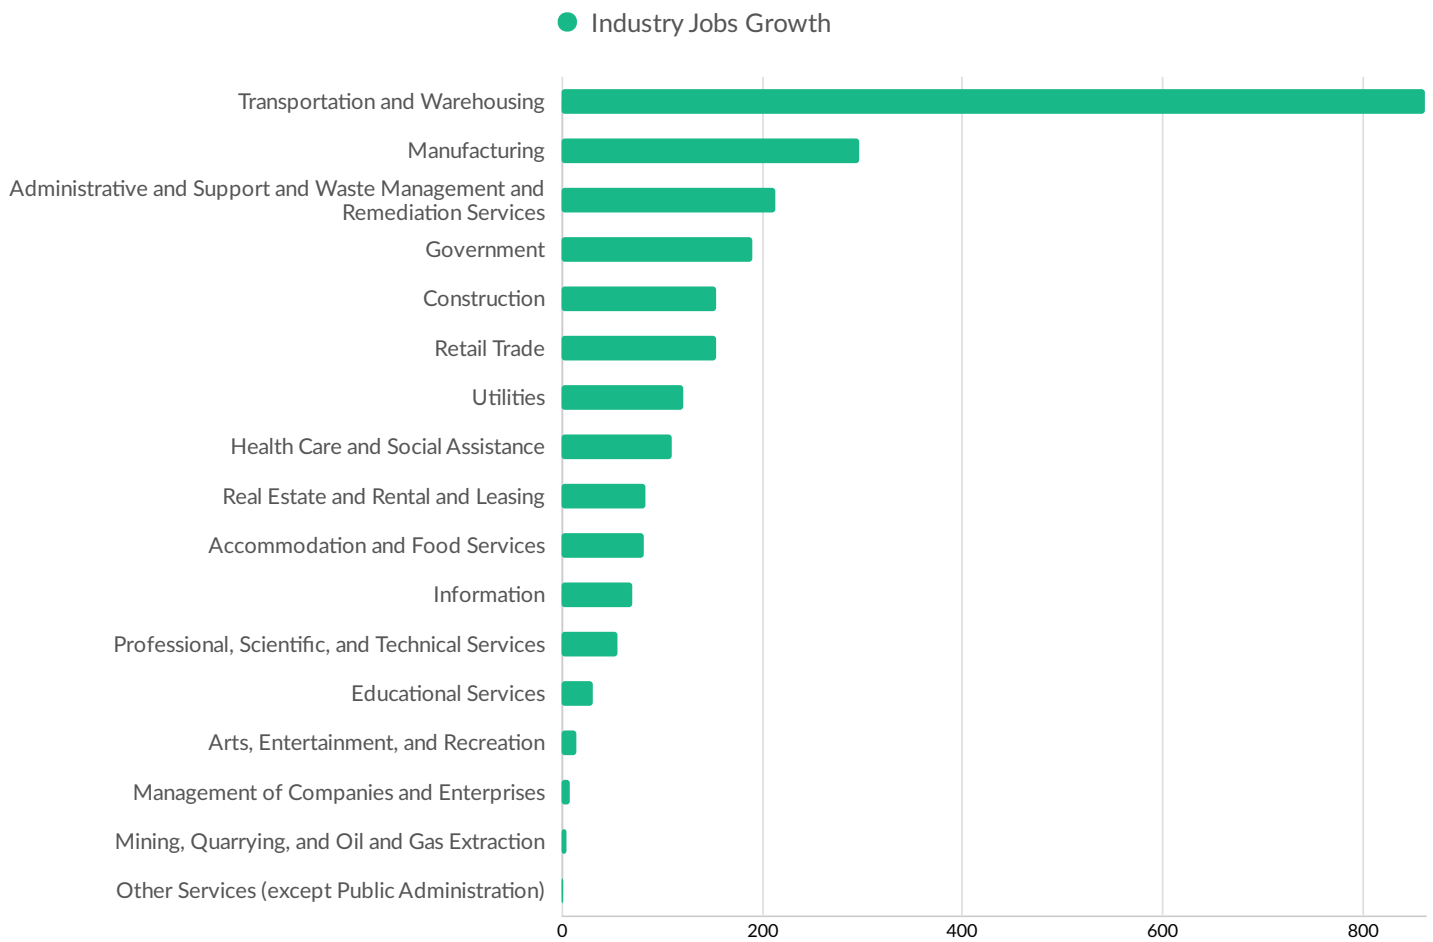

Top Growing Industries