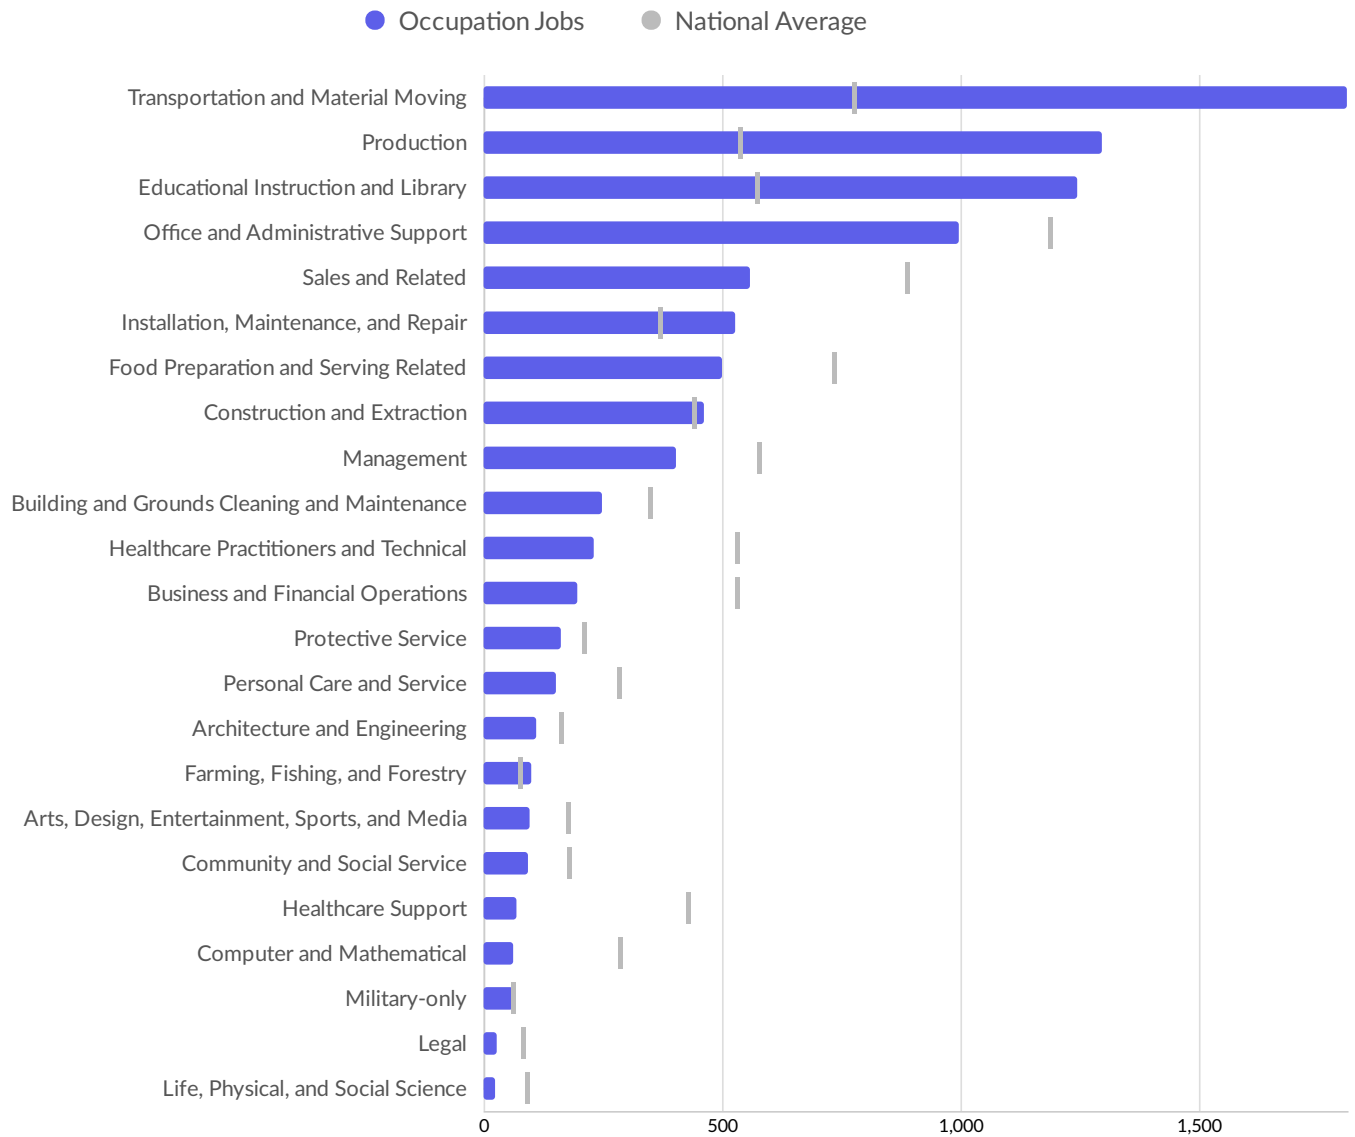

Workforce Characteristics

Largest Occupations