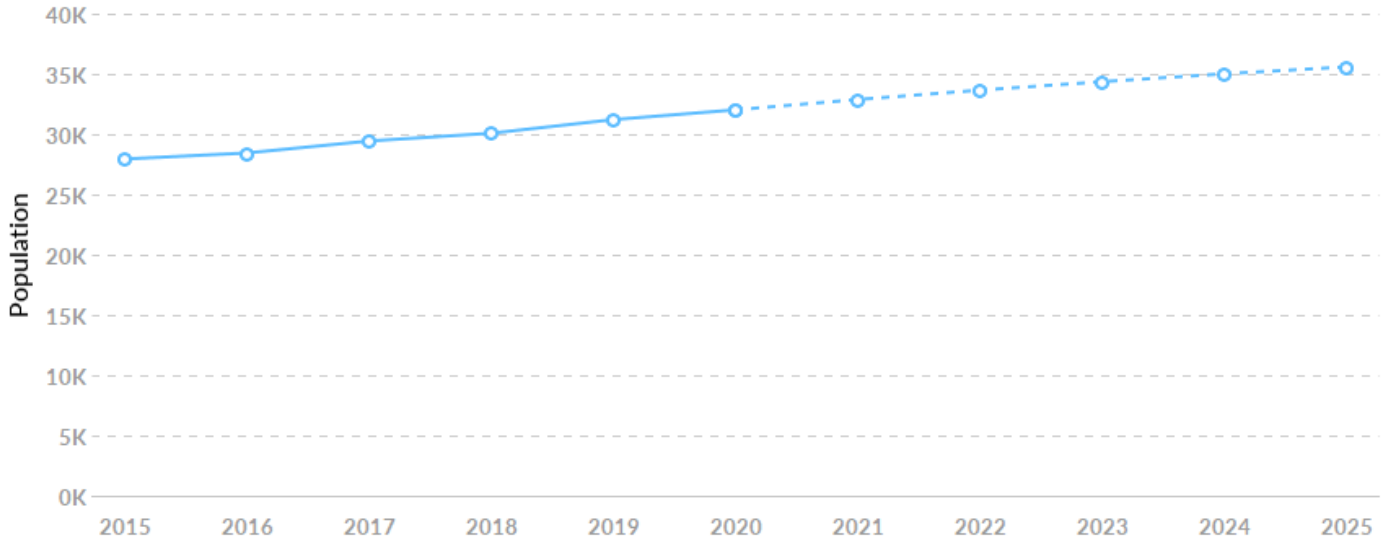

Economy Overview

32,018

Population (2020)

Population **grew by 4,080** over the last 5 years and is projected to **grow by 3,561** over the next 5 years.

9,446

Total Regional Employment

Jobs **grew by 2,241** over the last 5 years and are projected to **grow by 1,035** over the next 5 years.

2020 Labor Force Breakdown

Population breakdown data is not available at the ZIP level. Please choose a different region to see this data.

Educational Attainment

Educational attainment data is not available at the ZIP level. Please choose a different region to see this data.

Historic & Projected Trends

Population Trends

As of 2020 the region's population **increased by 14.6%** since 2015, growing by 4,080. Population is expected to **increase by 11.1%** between 2020 and 2025, adding 3,561.