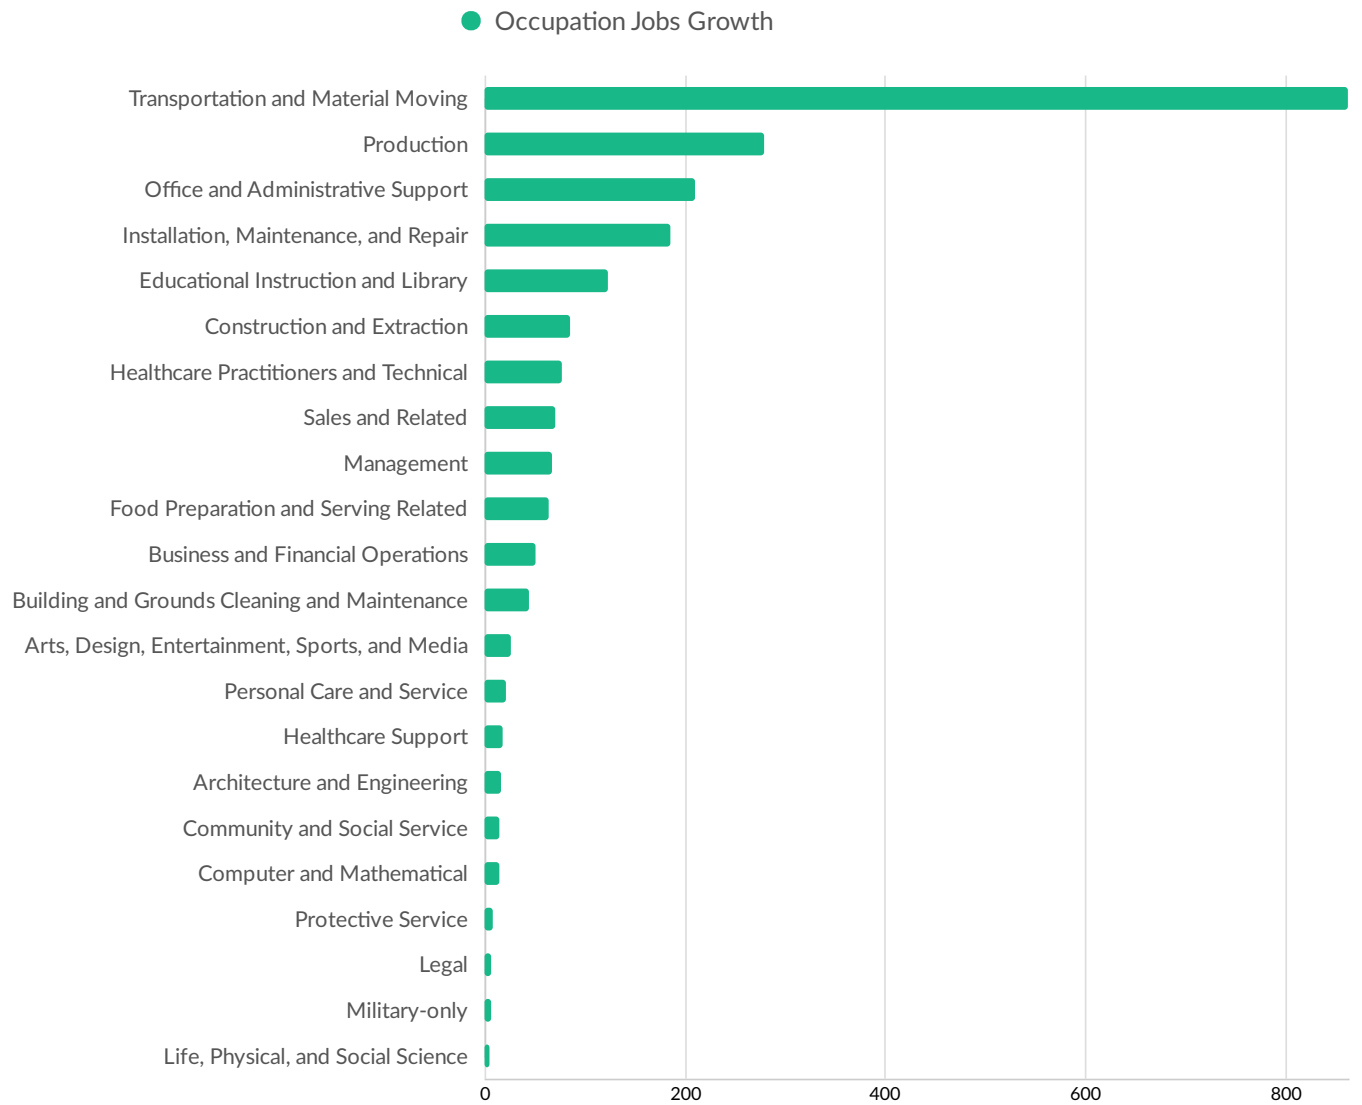

Top Growing Occupations