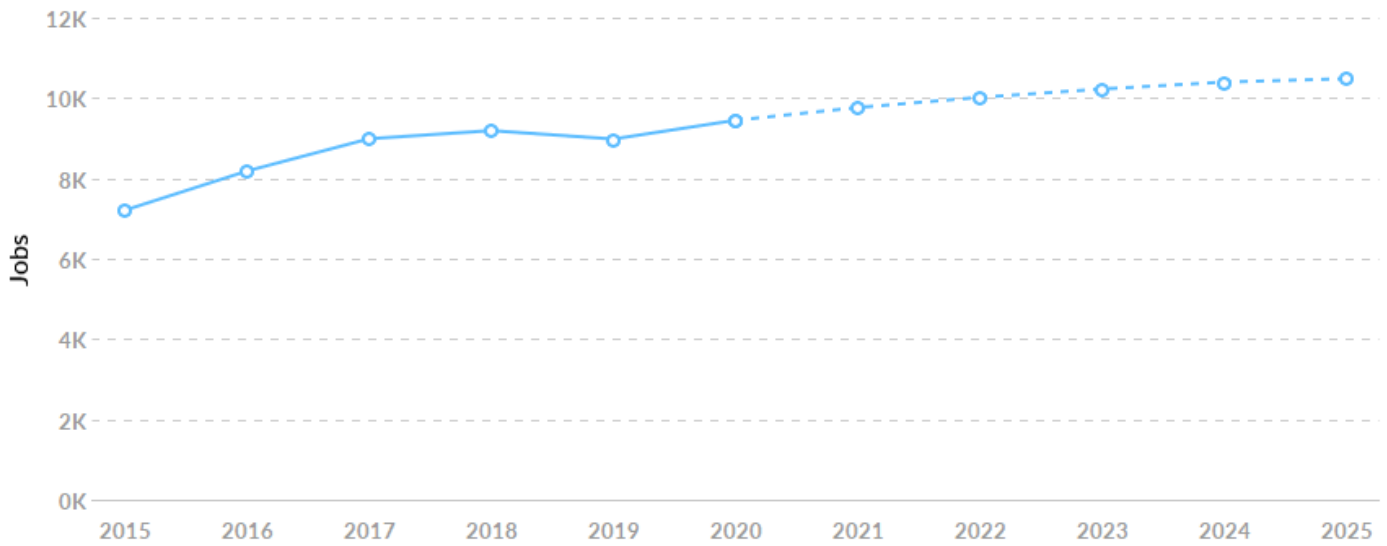

Economy Overview

32,018

Population (2020)

Population **grew by 4,080** over the last 5 years and is projected to **grow by 3,561** over the next 5 years.

9,446

Total Regional Employment

Jobs **grew by 2,241** over the last 5 years and are projected to **grow by 1,035** over the next 5 years.

2020 Labor Force Breakdown

Population breakdown data is not available at the ZIP level. Please choose a different region to see this data.

Educational Attainment

Educational attainment data is not available at the ZIP level. Please choose a different region to see this data.

Historic & Projected Trends

Population Trends

As of 2020 the region's population **increased by 14.6%** since 2015, growing by 4,080. Population is expected to **increase by 11.1%** between 2020 and 2025, adding 3,561.

Timeframe	Population
2015	27,938
2016	28,439
2017	29,432
2018	30,077
2019	31,208
2020	32,018
2021	32,876
2022	33,652
2023	34,353
2024	35,007
2025	35,579

Job Trends

From 2015 to 2020, jobs increased by 31.1% in Jefferson, GA (in Jackson county) (ZIP 30549) from 7,205 to 9,446. This change outpaced the national growth rate of 3.6% by 27.5%.