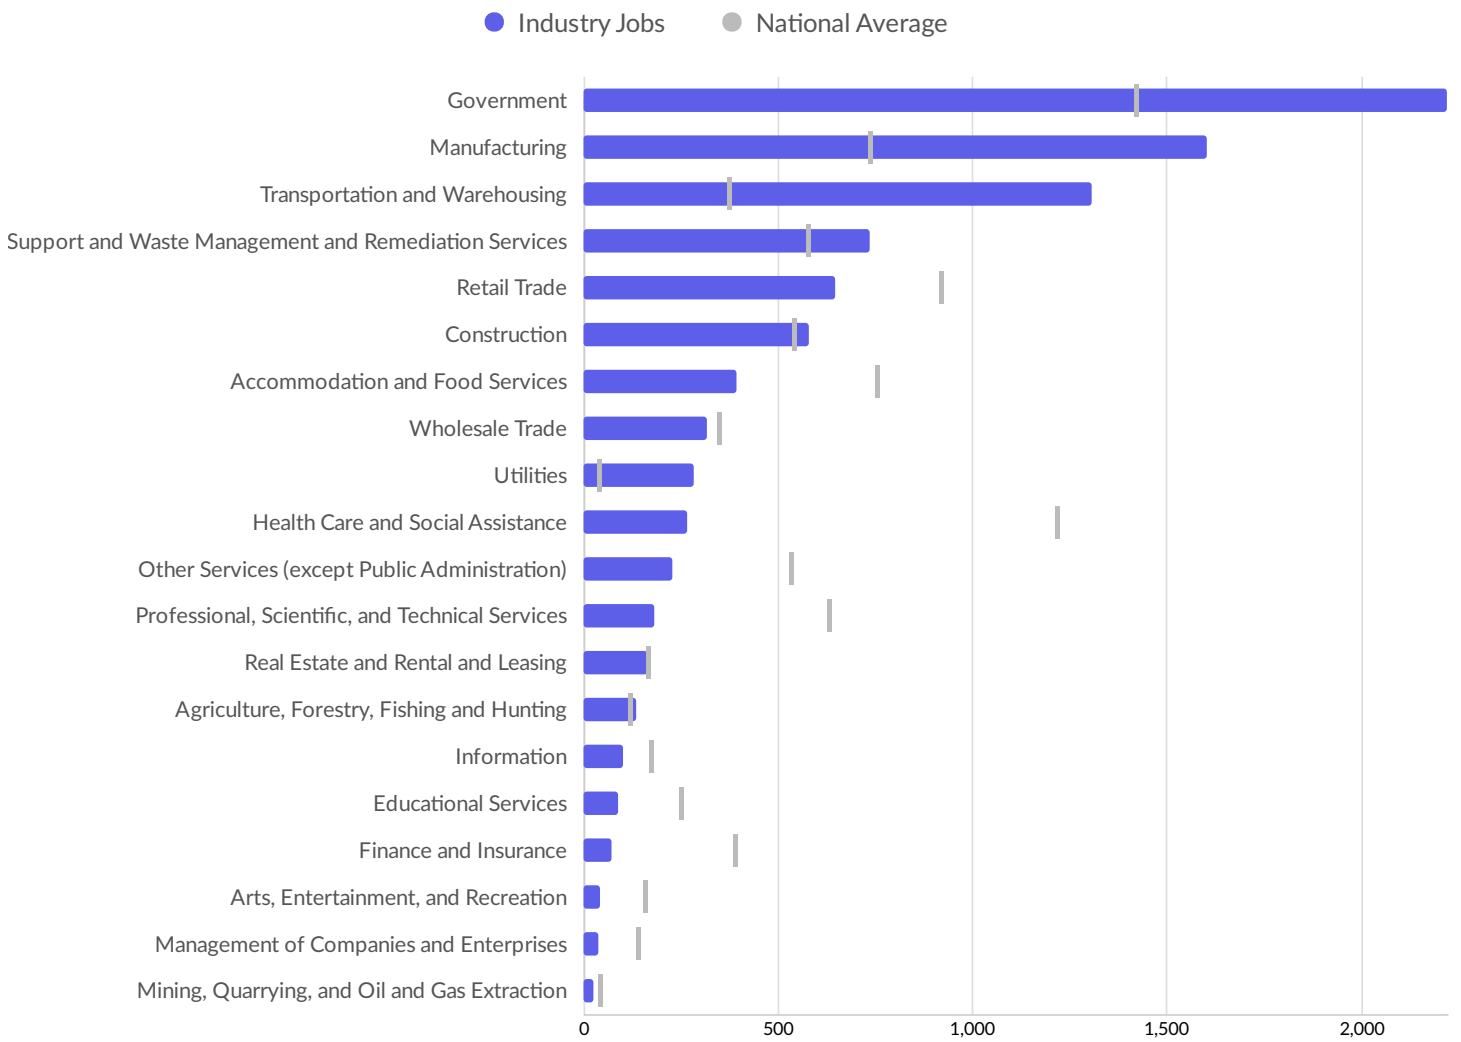

Where Talent Works

ZIP	Name	2020 Employment
30549	Jefferson, GA (in Jackso...	9,446

Where Talent Lives

ZIP	Name	2020 Workers
30549	Jefferson, GA (in Jackso...	11,605

Industry Characteristics

Largest Industries

Top Growing Industries

Top Industry LQ

Top Industry GRP

Top Industry Earnings

Largest Industries

Business Characteristics

Business Size

	Percentage	Business Count
1 to 4 employees	34.7%	232
5 to 9 employees	30.2%	202
10 to 19 employees	22.3%	149
20 to 49 employees	10.5%	70
50 to 99 employees	1.6%	11
100 to 249 employees	0.7%	5