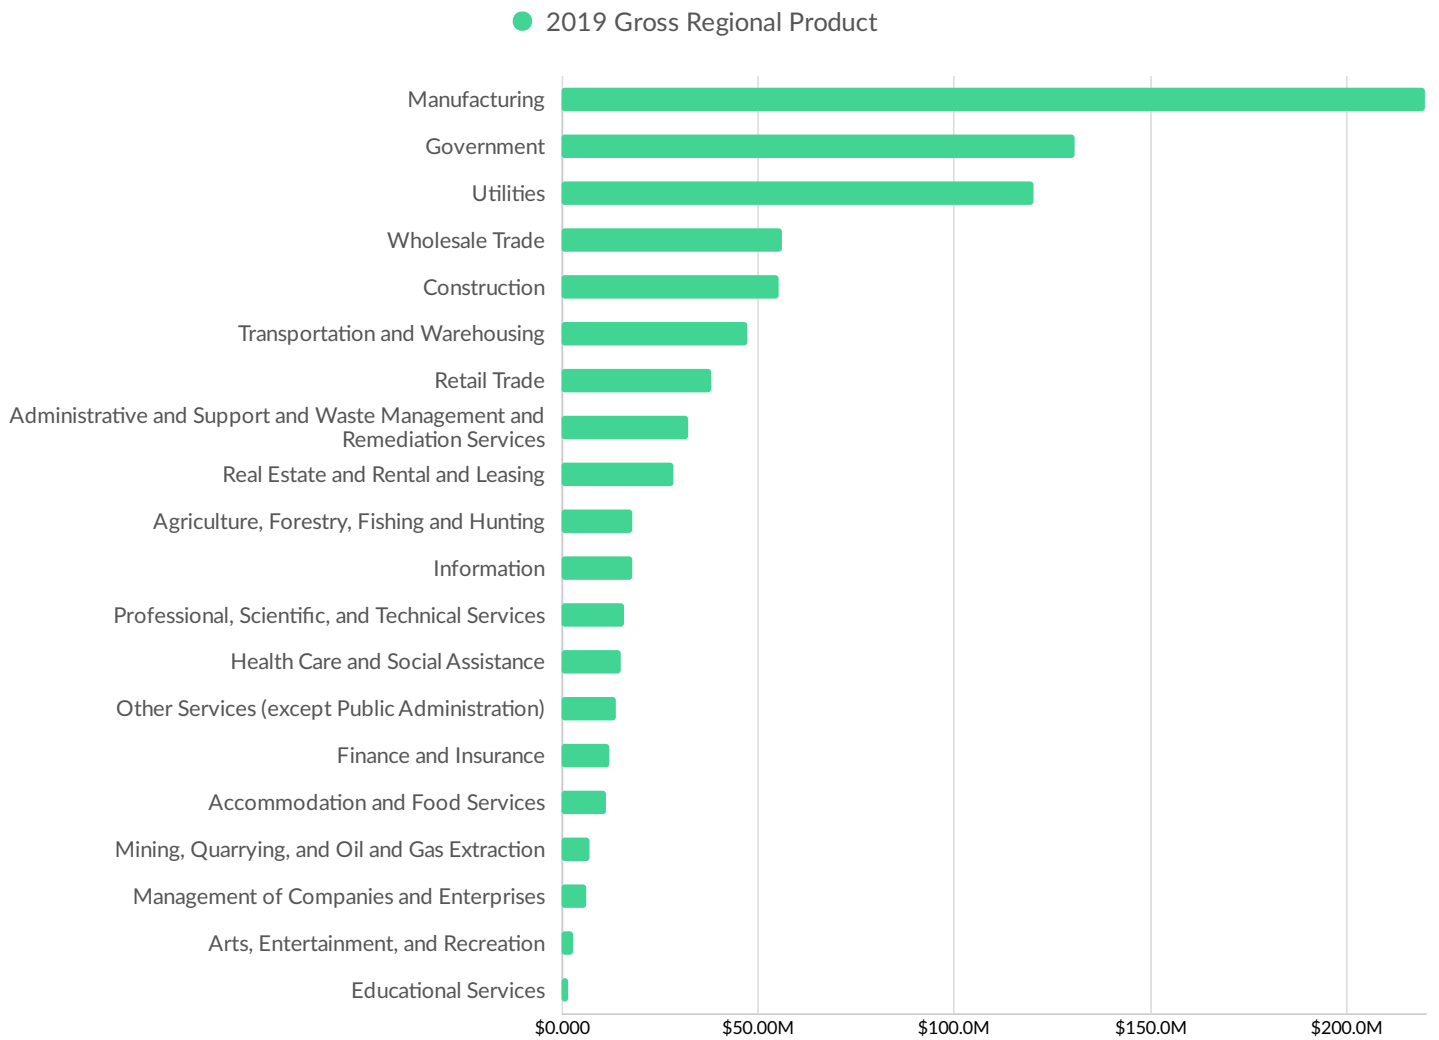

Top Industry GRP