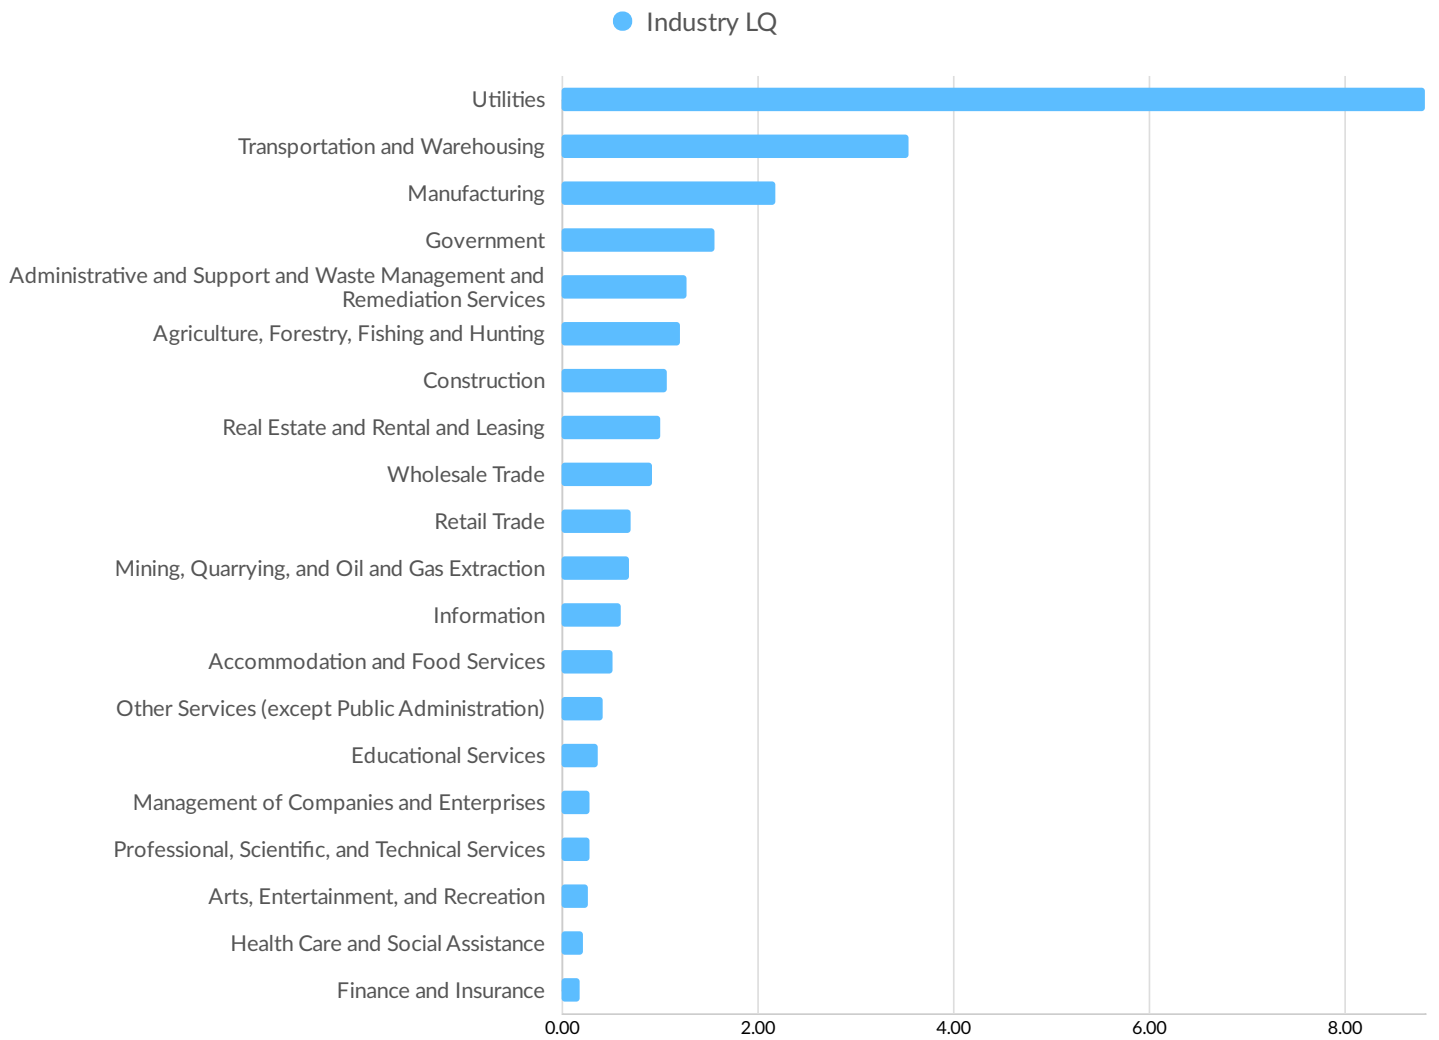

Top Industry LQ