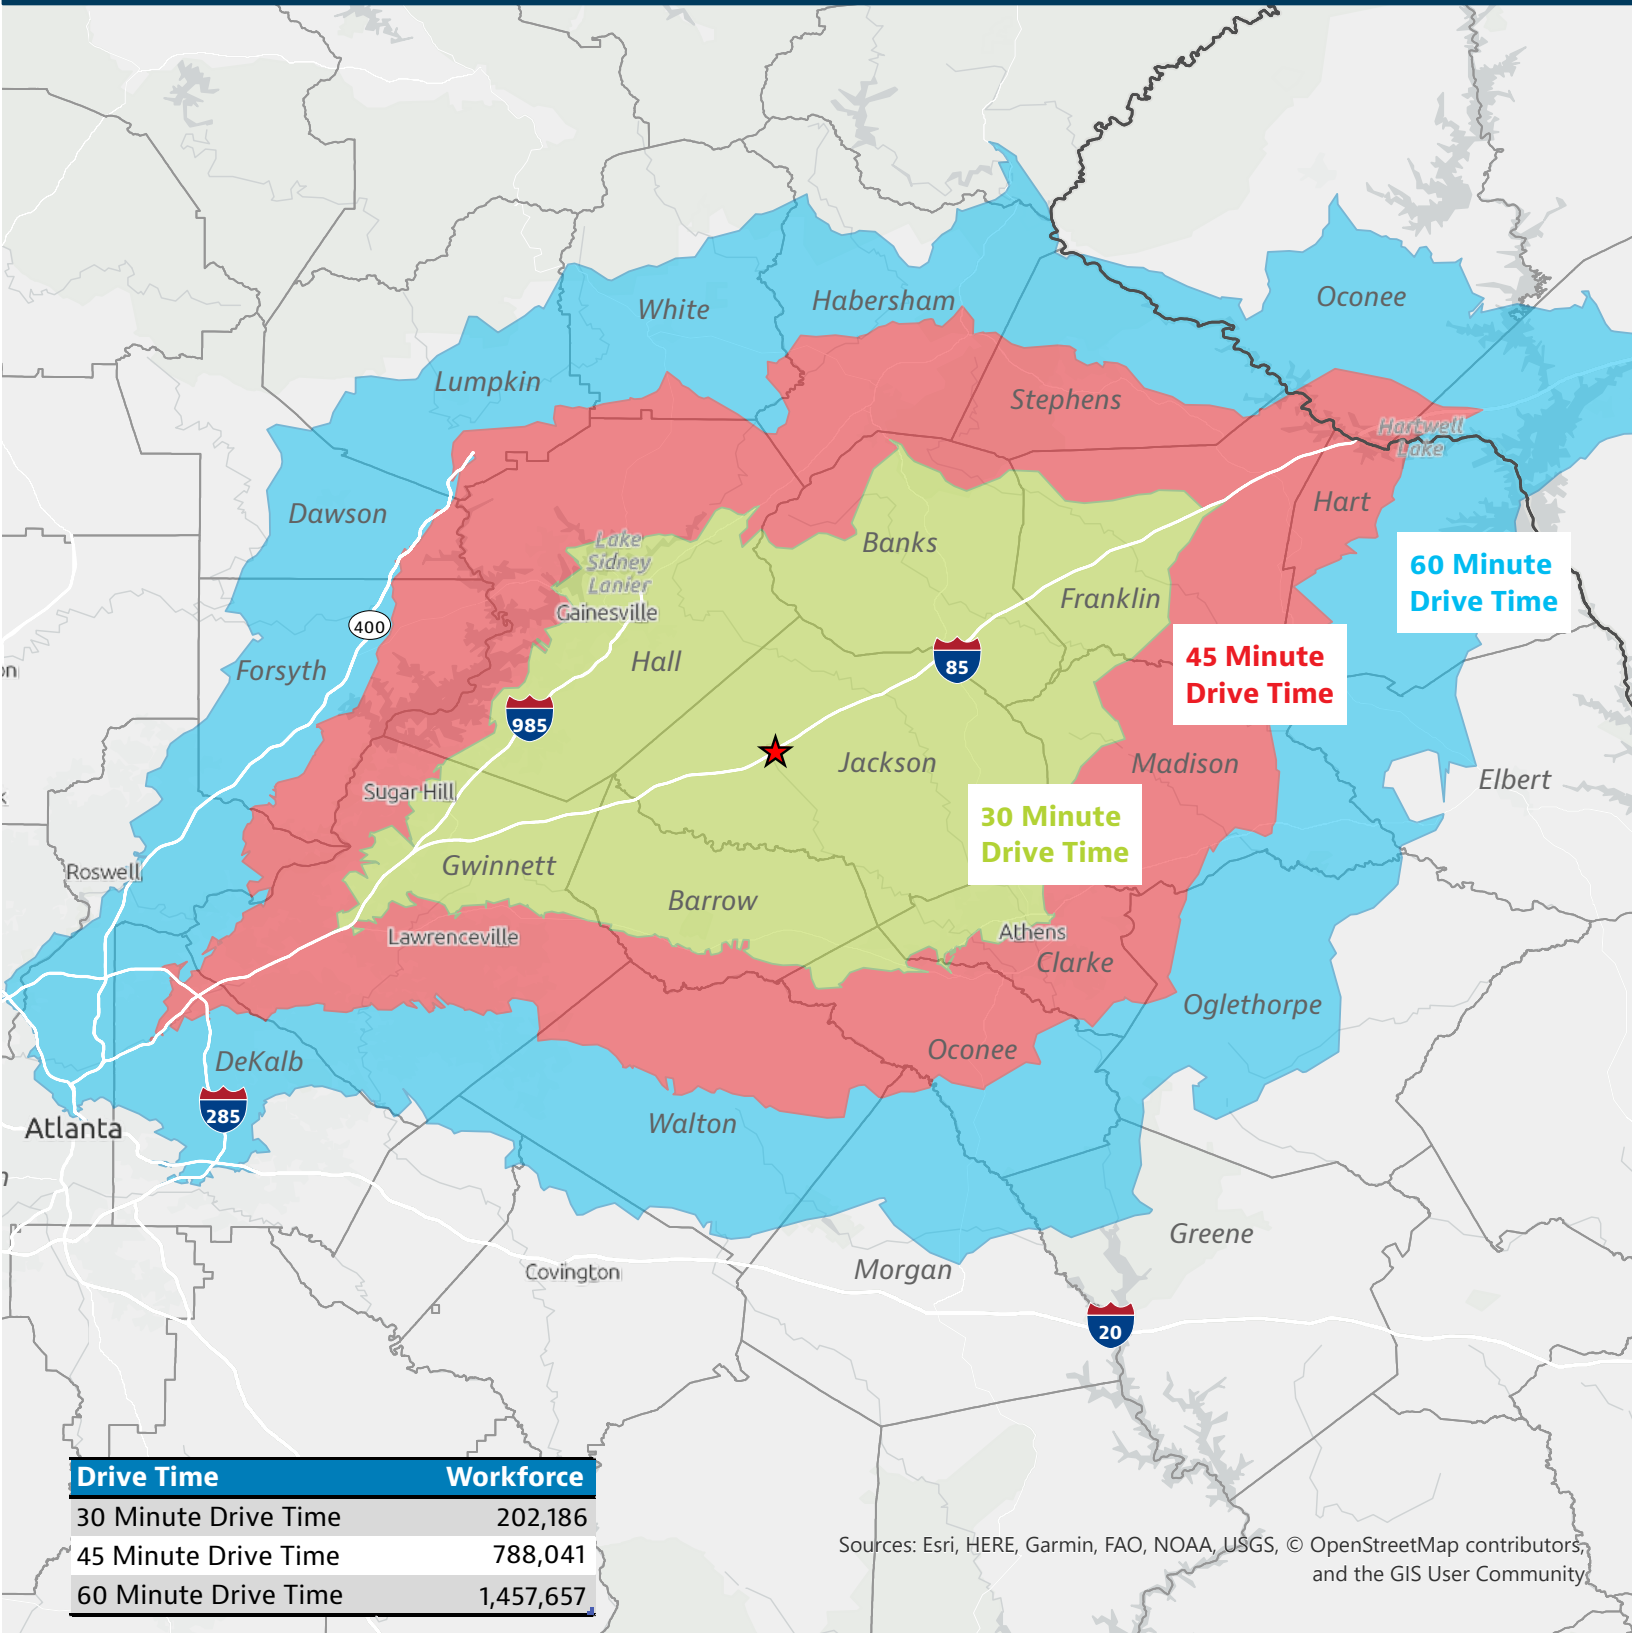

Workforce Map

30, 45, 60 Minute Drive Time of I-85 and US Highway 129

Sources: Esri, HERE, Garmin, FAO, NOAA, USGS, © OpenStreetMap contributors, and the GIS User Community

Source: U.S. Bureau of Labor Statistics, March 2023, Not Seasonally Adjusted