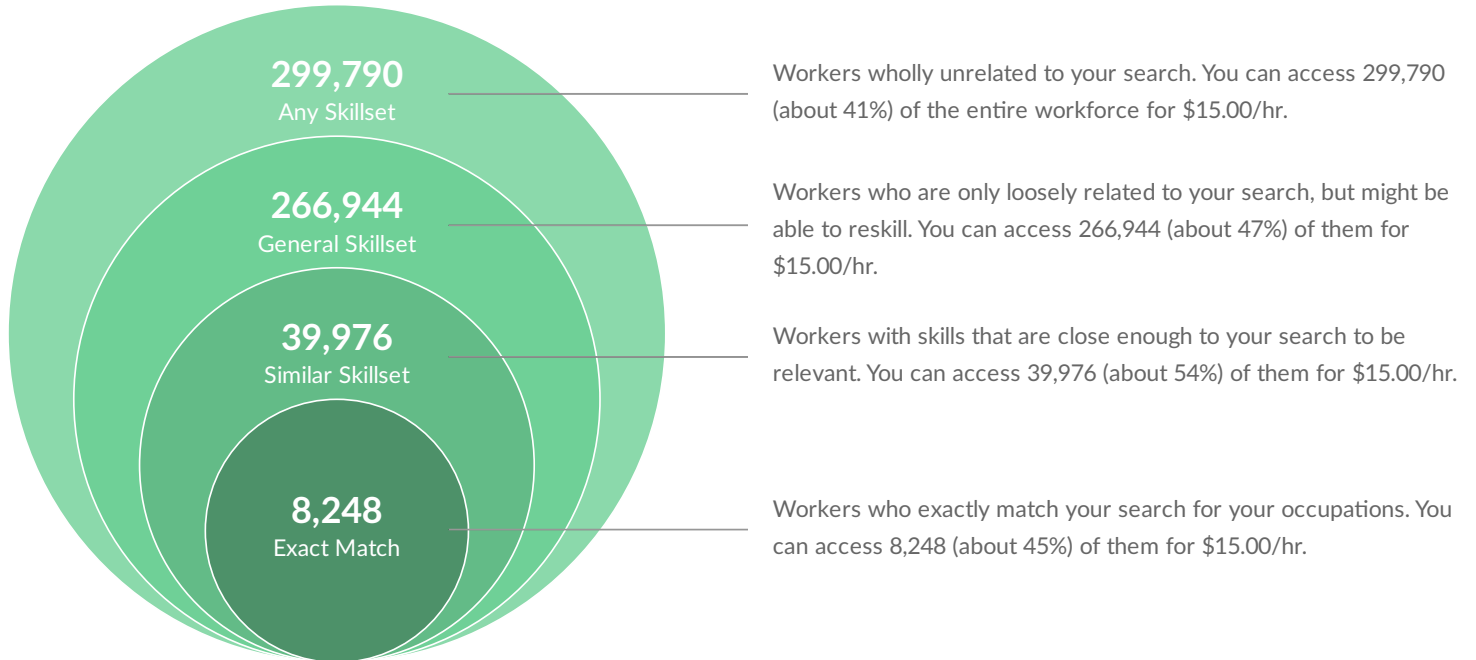

### 7 Occupations

51-9199	Production Workers, All Other
11-3051	Industrial Production Managers
51-9198	Helpers--Production Workers
51-1011	First-Line Supervisors of Production and ..

51-8099	Plant and System Operators, All Other
51-2098	Miscellaneous Assemblers and Fabricators
51-9011	Chemical Equipment Operators and Tend..

### Class of Worker

QCEW Employees, Non-QCEW Employees, and Self-Employed

The information in this report pertains to the chosen occupations and geographical areas.

## Executive Summary

Workforce availability @ \$15.00/hr ranges from 8,248 to 299,790 depending on skills match.

Note: Each layer is inclusive of the layers above it. E.g. “Exact Match” workers are included in the set of “Similar Skillset” workers. Similar Skillset includes workers whose occupations have an O\*NET compatibility score of 95 or greater with your selected occupations, General Skillset includes scores of 75 or greater, and Any Skillset includes the entire workforce.