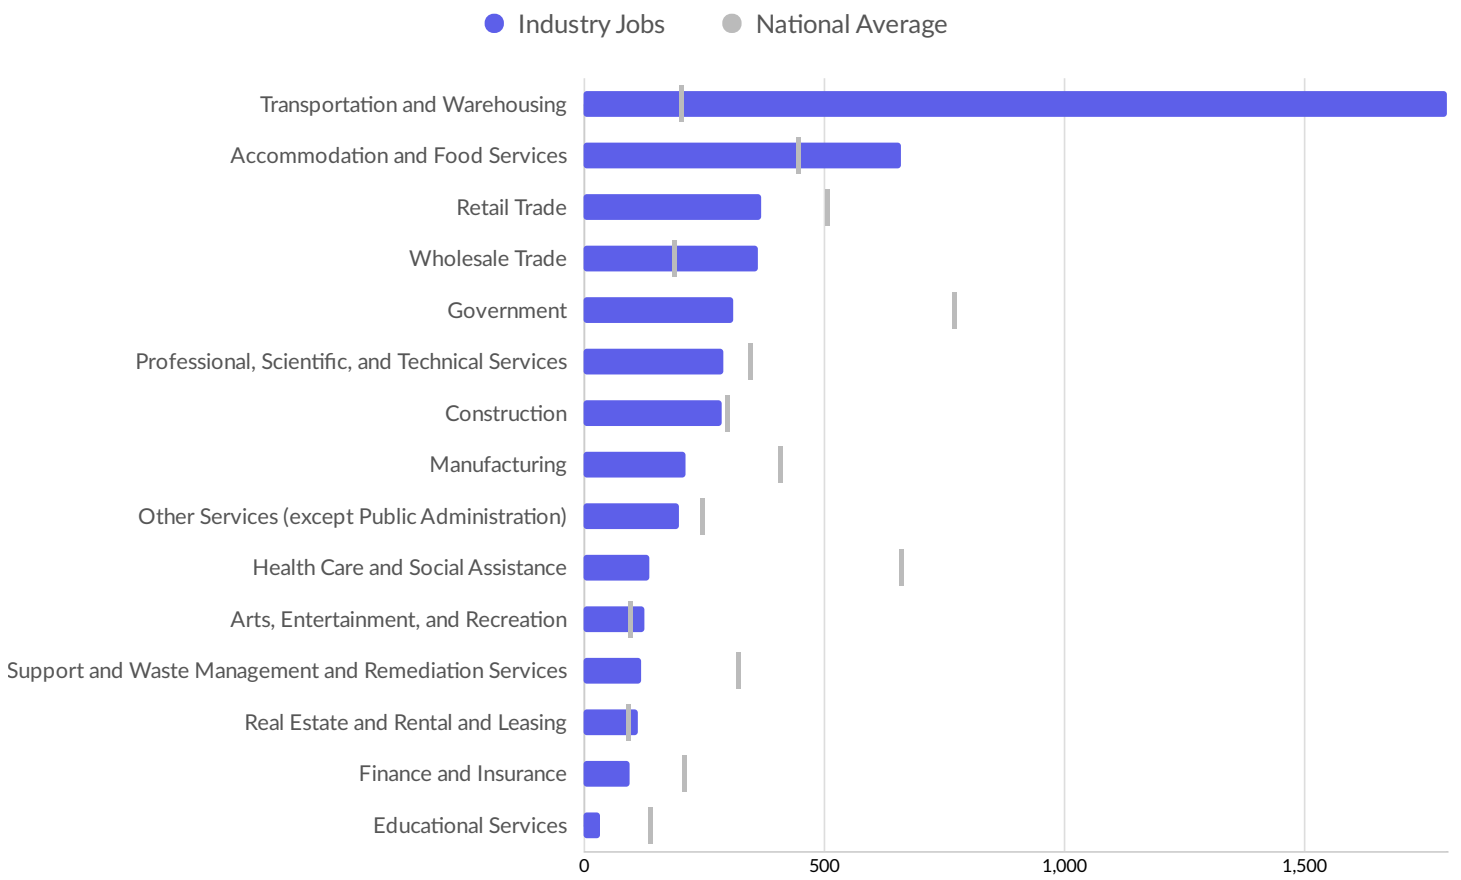

Top Industry LQ

Top Industry GRP

Top Industry Earnings

Largest Industries

Business Characteristics

Business Size

	Percentage	Business Count
1 to 4 employees	29.2%	158
5 to 9 employees	29.2%	158
10 to 19 employees	23.8%	129
20 to 49 employees	13.5%	73
50 to 99 employees	2.0%	11
100 to 249 employees	1.5%	8
250 to 499 employees	0.4%	2
500+ employees	0.6%	3