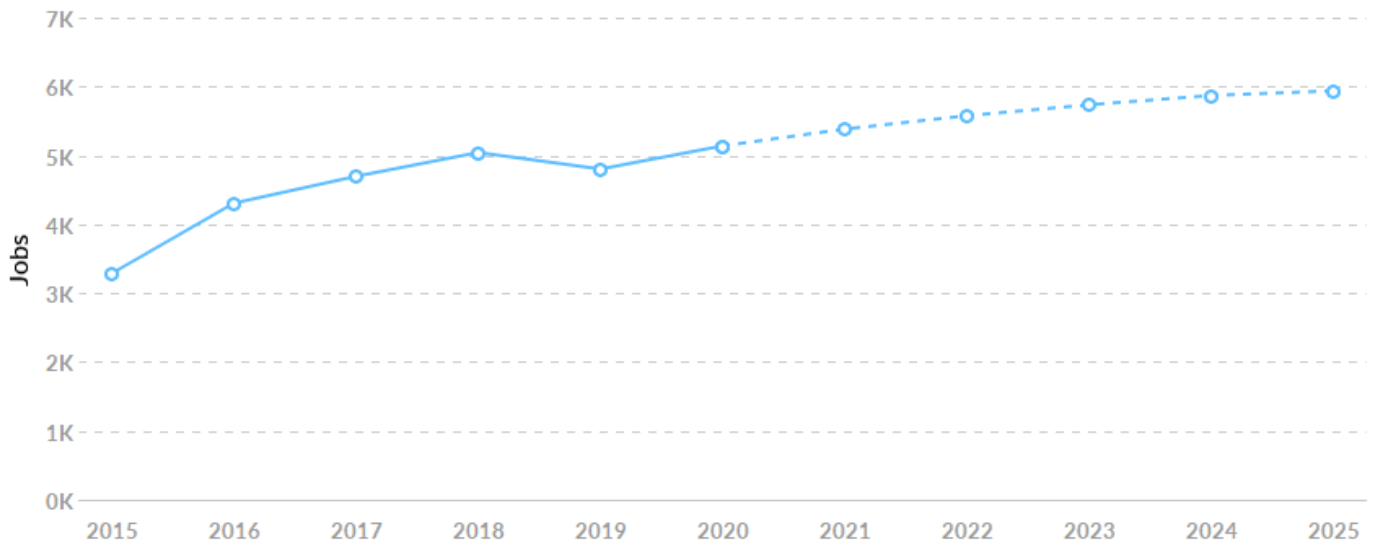

Economy Overview

8,625

Population (2020)

Population **grew by 1,592** over the last 5 years and is projected to **grow by 857** over the next 5 years.

5,138

Total Regional Employment

Jobs **grew by 1,852** over the last 5 years and are projected to **grow by 801** over the next 5 years.

Historic & Projected Trends

Population Trends

As of 2020 the region's population **increased by 22.6%** since 2015, growing by 1,592. Population is expected to **increase by 9.9%** between 2020 and 2025, adding 857.

Timeframe	Population
2015	7,034
2016	7,063
2017	7,258
2018	8,161
2019	8,437
2020	8,625
2021	8,826
2022	9,017
2023	9,190
2024	9,342
2025	9,483

Job Trends

From 2015 to 2020, jobs increased by 56.4% in Braselton, GA (in Jackson county) (ZIP 30517) from 3,286 to 5,138. This change outpaced the national growth rate of 6.2% by 50.2%.

Timeframe	Jobs
2015	3,286
2016	4,306
2017	4,696
2018	5,042
2019	4,802
2020	5,138
2021	5,382
2022	5,576
2023	5,735
2024	5,870
2025	5,938

Population Characteristics

Millennials

Braselton, GA (in Jackson county) (ZIP 30517) has 1,785 millennials (ages 25-39). The national average for an area this size is 1,740.