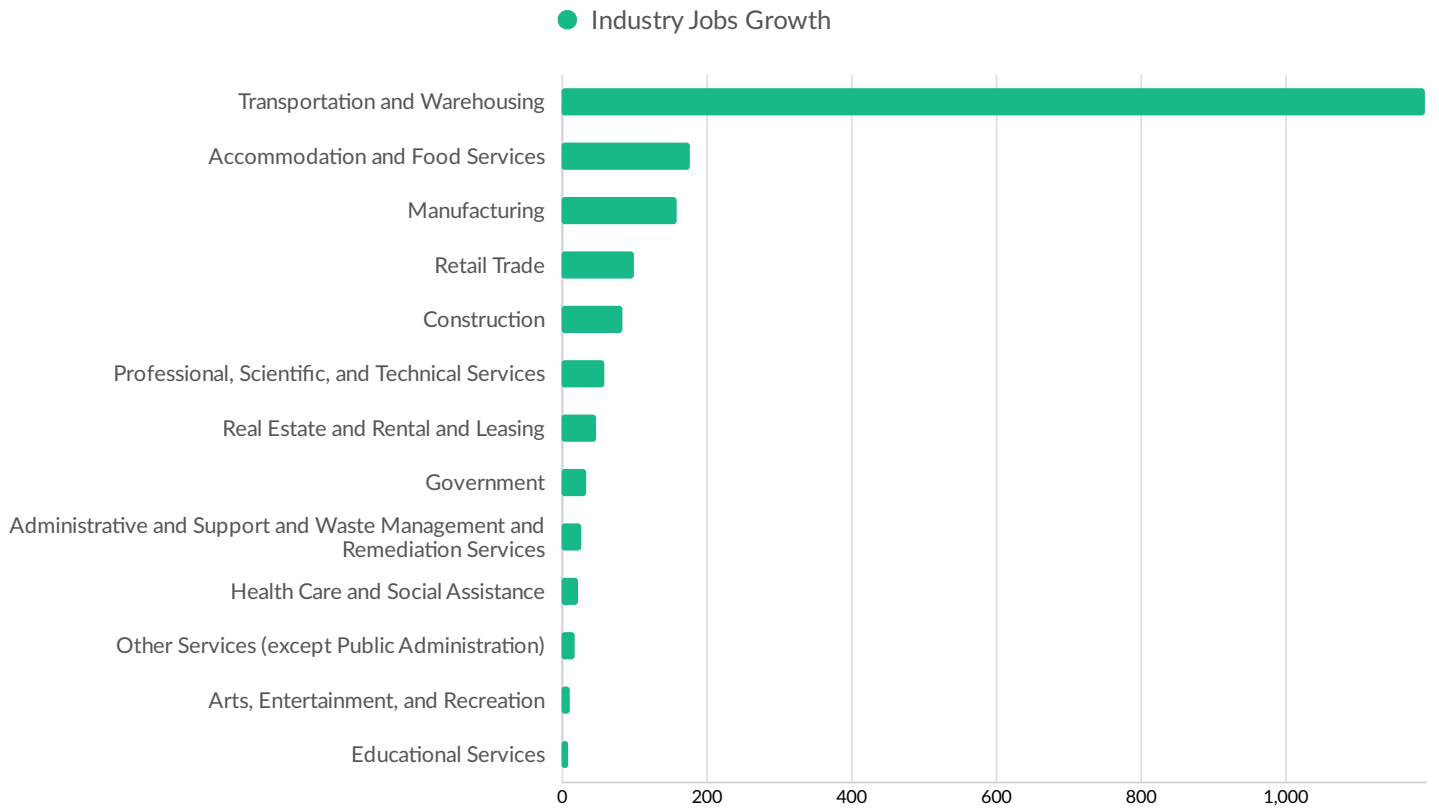

ZIP	Name	2020 Employment
30517	Braselton, GA (in Jackso...	5,138

Where Talent Lives

ZIP	Name	2020 Workers
30517	Braselton, GA (in Jackso...	7,080

Industry Characteristics

Largest Industries

Top Growing Industries