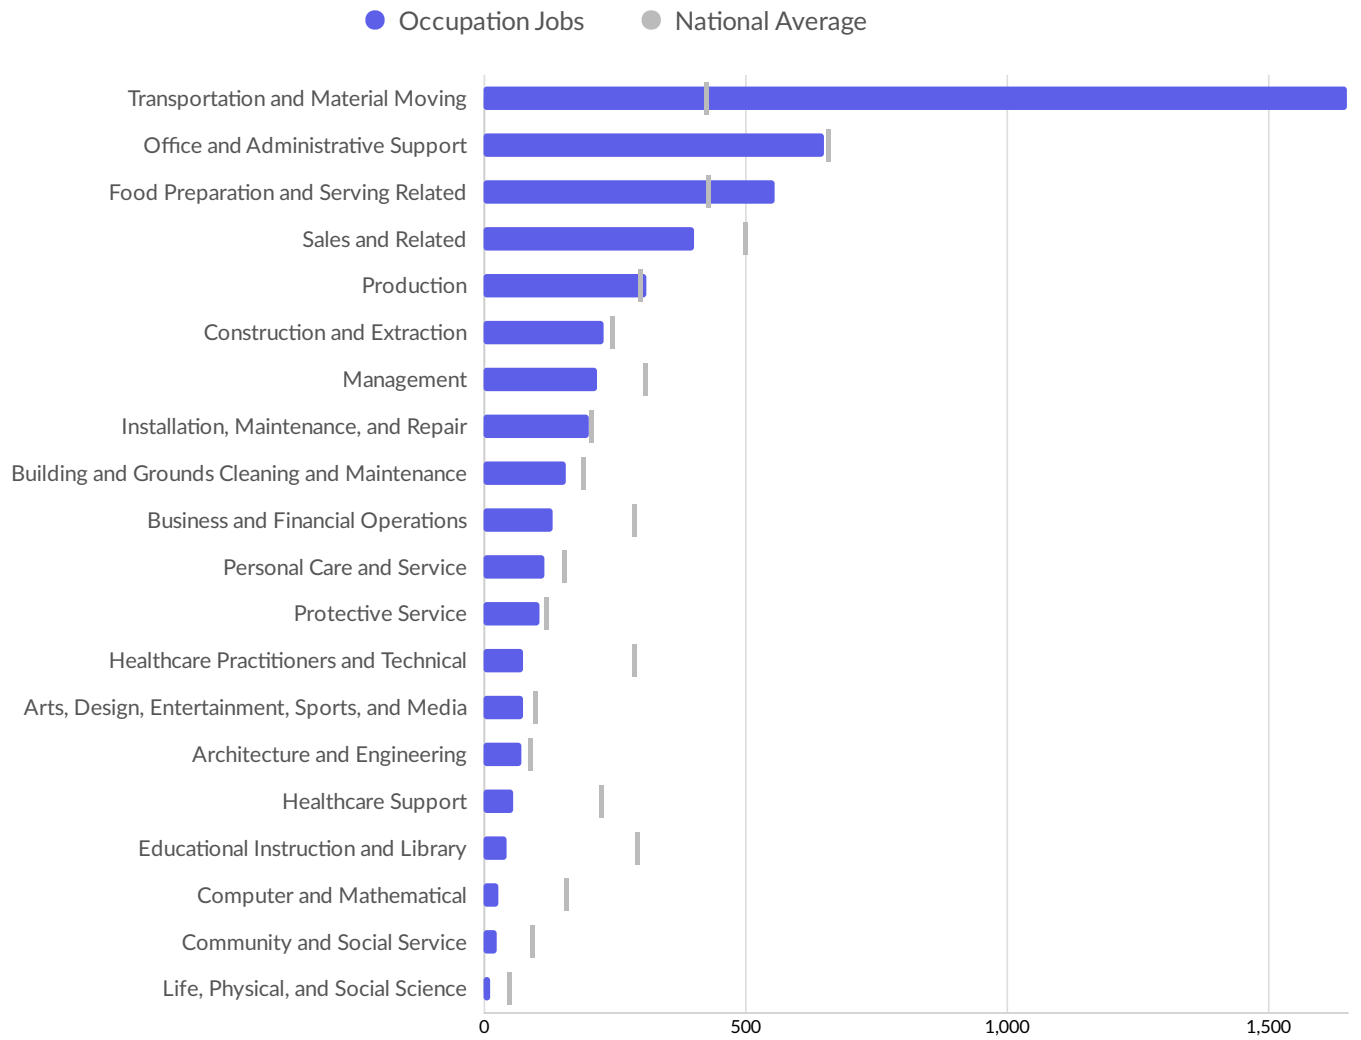

Workforce Characteristics

Largest Occupations