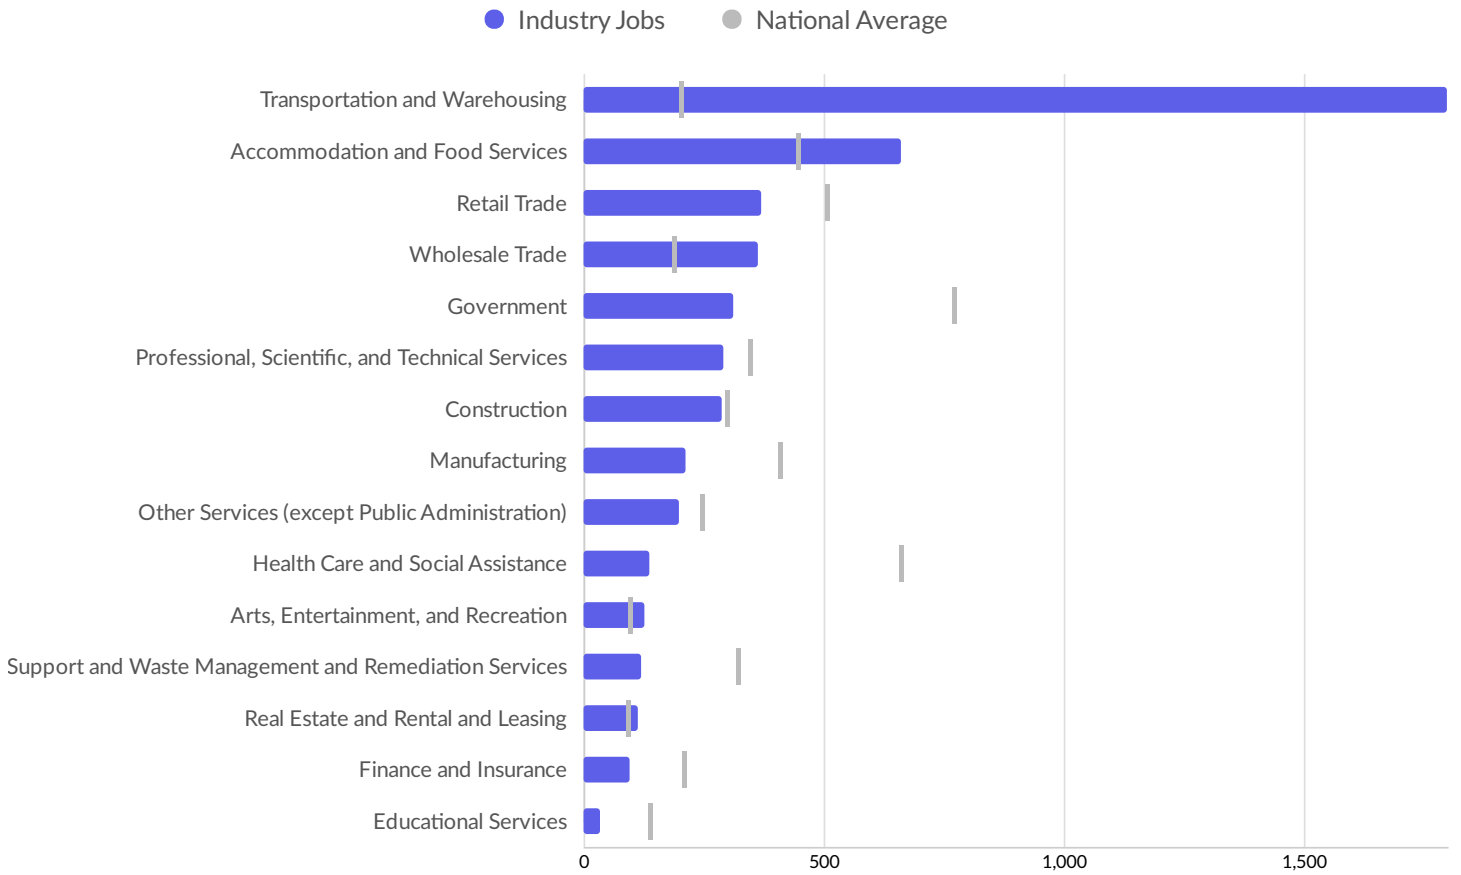

Place of Work vs Place of Residence

Understanding where talent in Braselton, GA (in Jackson county) currently works compared to where talent lives can help you optimize site decisions.

Where Talent Works

ZIP	Name	2020 Employment
30517	Braselton, GA (in Jackso...	5,138

Where Talent Lives

ZIP	Name	2020 Workers
30517	Braselton, GA (in Jackso...	7,080

Industry Characteristics

Largest Industries

Top Growing Industries