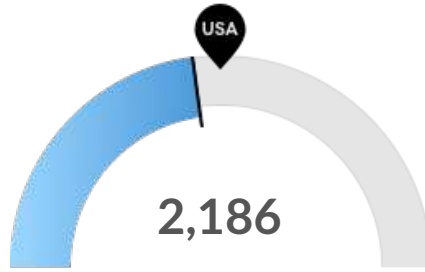

Historic & Projected Trends

Population Trends

As of 2020 the region's population **increased by 22.6%** since 2015, growing by 1,592. Population is expected to **increase by 9.9%** between 2020 and 2025, adding 857.

Timeframe	Population
2015	7,034
2016	7,063
2017	7,258
2018	8,161
2019	8,437
2020	8,625
2021	8,826
2022	9,017
2023	9,190
2024	9,342
2025	9,483

Job Trends

From 2015 to 2020, jobs increased by 56.4% in Braselton, GA (in Jackson county) (ZIP 30517) from 3,286 to 5,138. This change outpaced the national growth rate of 6.2% by 50.2%.

Timeframe	Jobs
2015	3,286
2016	4,306
2017	4,696
2018	5,042
2019	4,802
2020	5,138
2021	5,382
2022	5,576
2023	5,735
2024	5,870
2025	5,938

Population Characteristics

Millennials

Braselton, GA (in Jackson county) (ZIP 30517) has 1,785 millennials (ages 25-39). The national average for an area this size is 1,740.

Retiring Soon

Retirement risk is low in Braselton, GA (in Jackson county) (ZIP 30517). The national average for an area this size is 2,481 people 55 or older, while there are 2,186 here.

Racial Diversity