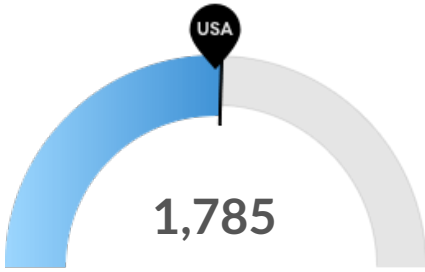

Historic & Projected Trends

Population Trends

As of 2020 the region's population **increased by 22.6%** since 2015, growing by 1,592. Population is expected to **increase by 9.9%** between 2020 and 2025, adding 857.

Timeframe	Population
2015	7,034
2016	7,063
2017	7,258
2018	8,161
2019	8,437
2020	8,625
2021	8,826
2022	9,017
2023	9,190
2024	9,342
2025	9,483

Job Trends

From 2015 to 2020, jobs increased by 56.4% in Braselton, GA (in Jackson county) (ZIP 30517) from 3,286 to 5,138. This change outpaced the national growth rate of 6.2% by 50.2%.

Timeframe	Jobs
2015	3,286
2016	4,306
2017	4,696
2018	5,042
2019	4,802
2020	5,138
2021	5,382
2022	5,576
2023	5,735
2024	5,870
2025	5,938

Population Characteristics

Millennials

Braselton, GA (in Jackson county) (ZIP 30517) has 1,785 millennials (ages 25-39). The national average for an area this size is 1,740.

Retiring Soon

Retirement risk is low in Braselton, GA (in Jackson county) (ZIP 30517). The national average for an area this size is 2,481 people 55 or older, while there are 2,186 here.

Racial Diversity