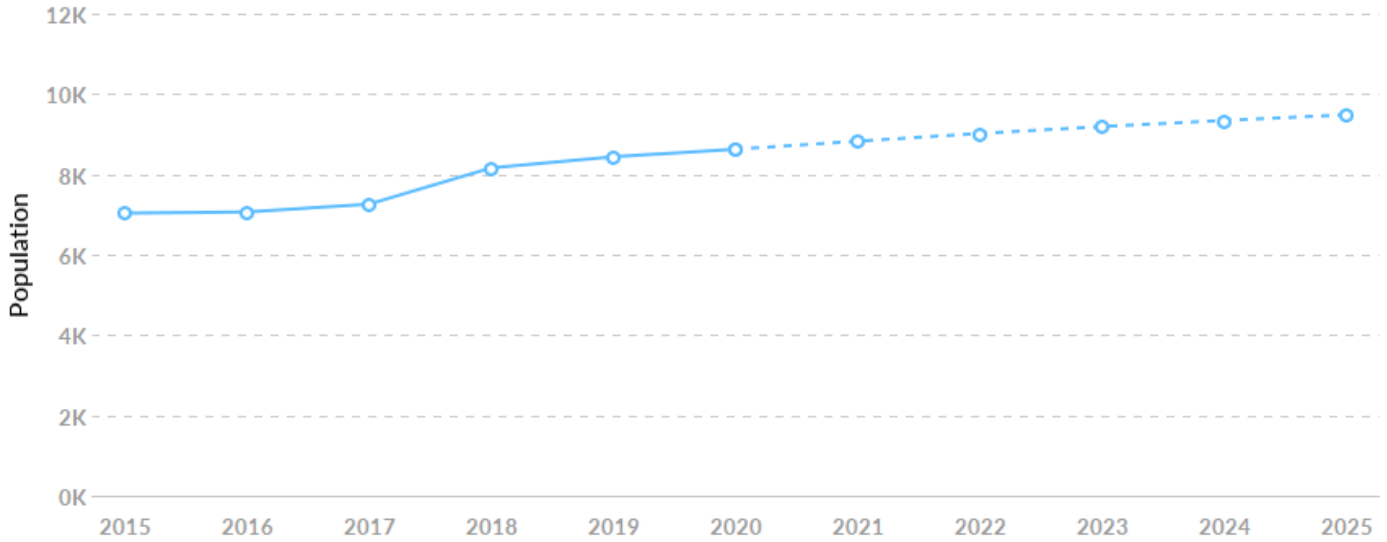

Economy Overview

8,625

Population (2020)

Population **grew by 1,592** over the last 5 years and is projected to **grow by 857** over the next 5 years.

5,138

Total Regional Employment

Jobs **grew by 1,852** over the last 5 years and are projected to **grow by 801** over the next 5 years.

	Population (2020)	Labor Force (2020)	Jobs (2020)	Cost of Living	GRP	Imports	Exports
Region	8,625	N/A	5,138	93.9	\$373.39M	\$589.40M	\$554.39M
State	10,724,731	5,093,674	5,098,519	93.2	\$602.46B	\$457.95B	\$586.39B

2020 Labor Force Breakdown

Population breakdown data is not available at the ZIP level. Please choose a different region to see this data.

Educational Attainment

Educational attainment data is not available at the ZIP level. Please choose a different region to see this data.

Historic & Projected Trends

Population Trends

As of 2020 the region's population **increased by 22.6%** since 2015, growing by 1,592. Population is expected to **increase by 9.9%** between 2020 and 2025, adding 857.