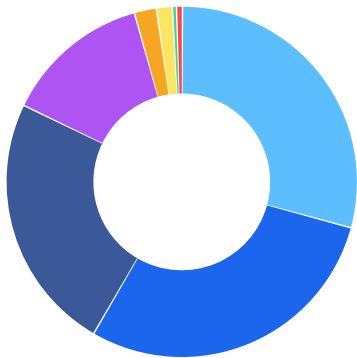

Top Industry LQ

Top Industry GRP

Top Industry Earnings

Largest Industries

Business Characteristics

Business Size

	Percentage	Business Count
1 to 4 employees	29.2%	158
5 to 9 employees	29.2%	158
10 to 19 employees	23.8%	129
20 to 49 employees	13.5%	73
50 to 99 employees	2.0%	11
100 to 249 employees	1.5%	8
250 to 499 employees	0.4%	2
500+ employees	0.6%	3