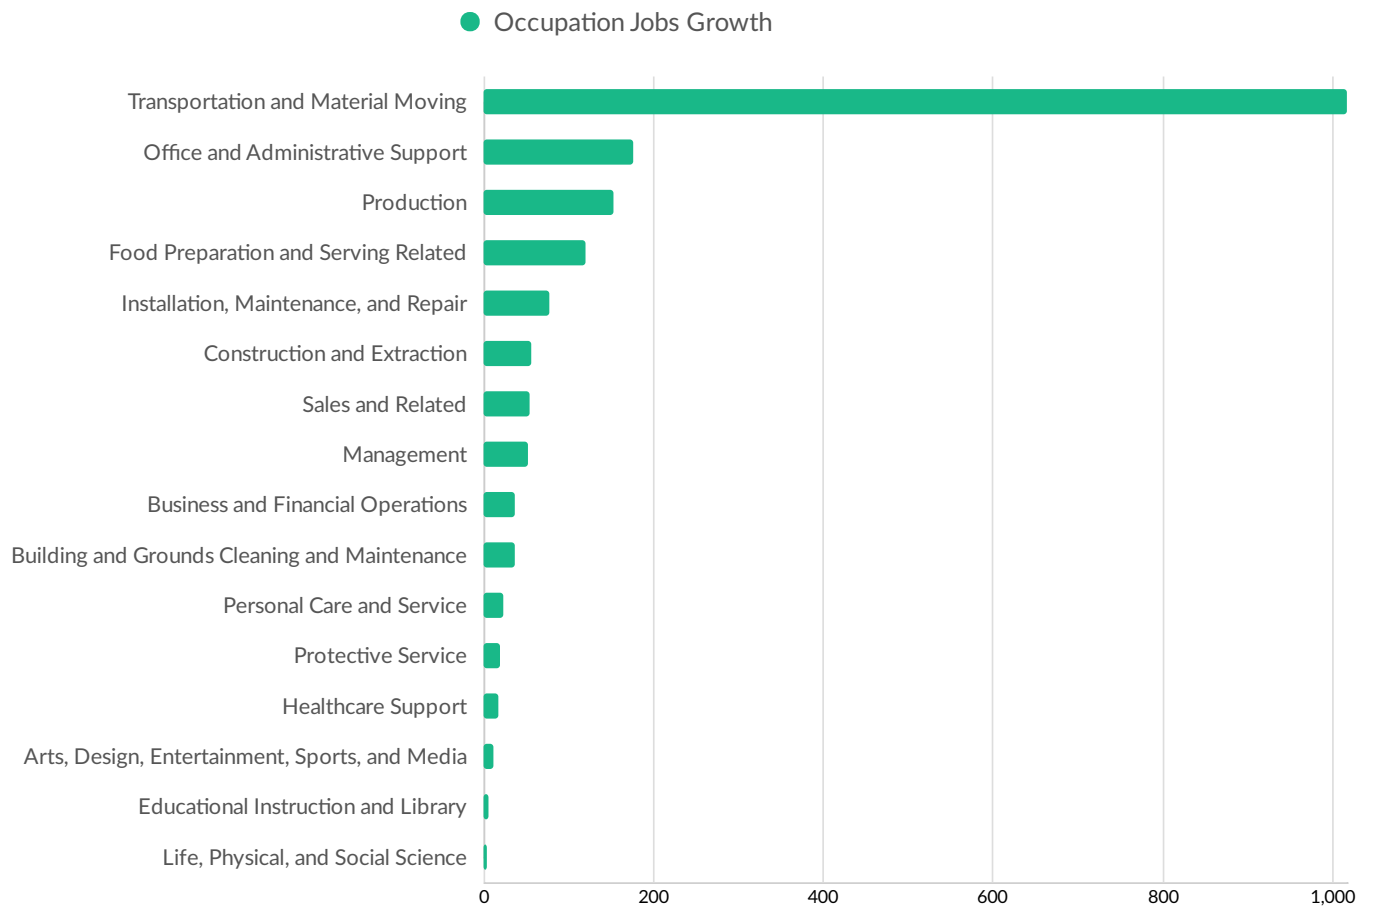

Top Growing Occupations