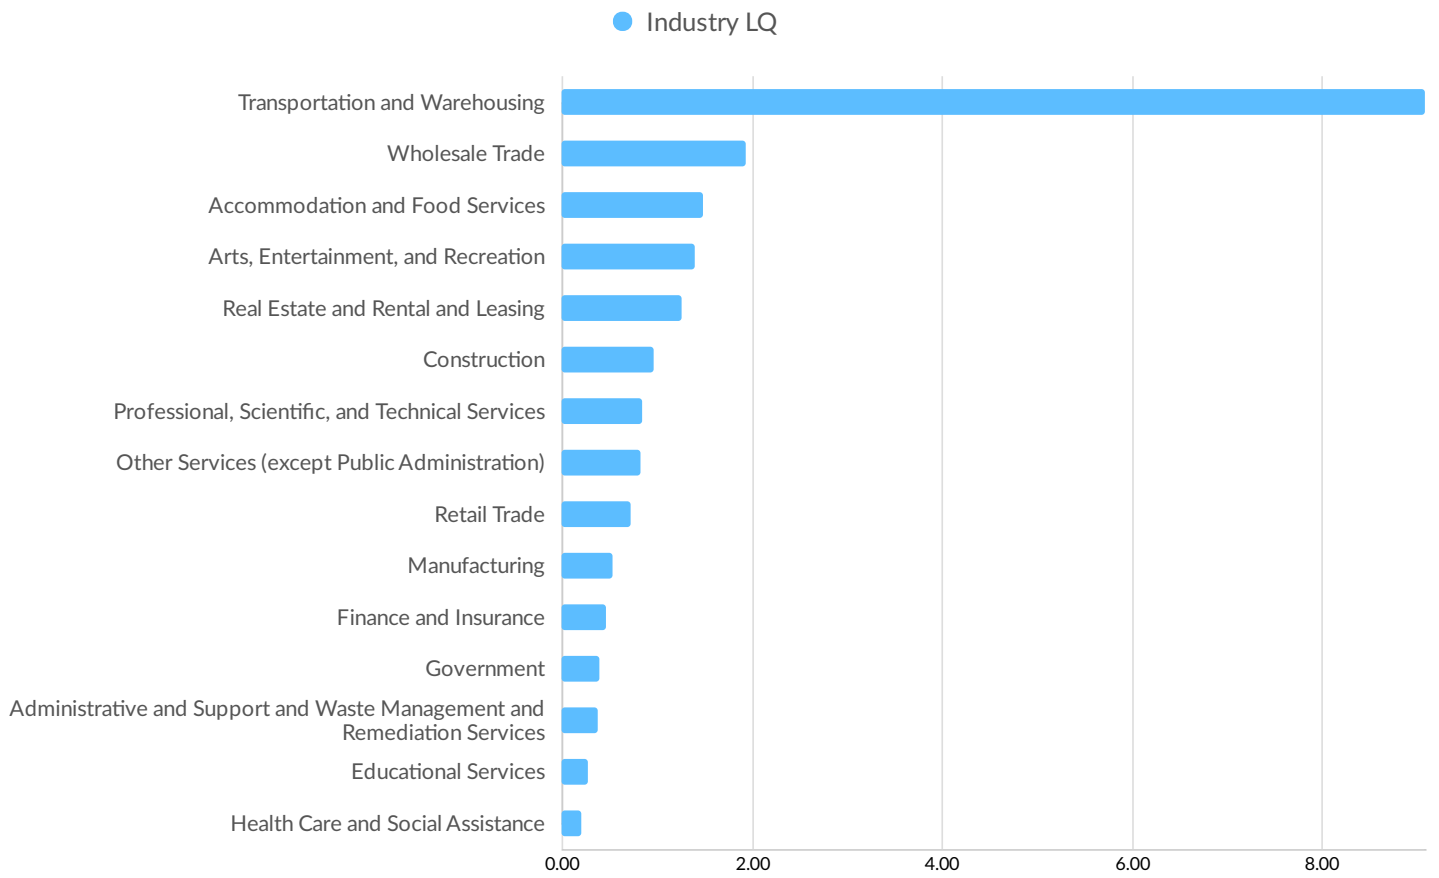

Top Industry LQ