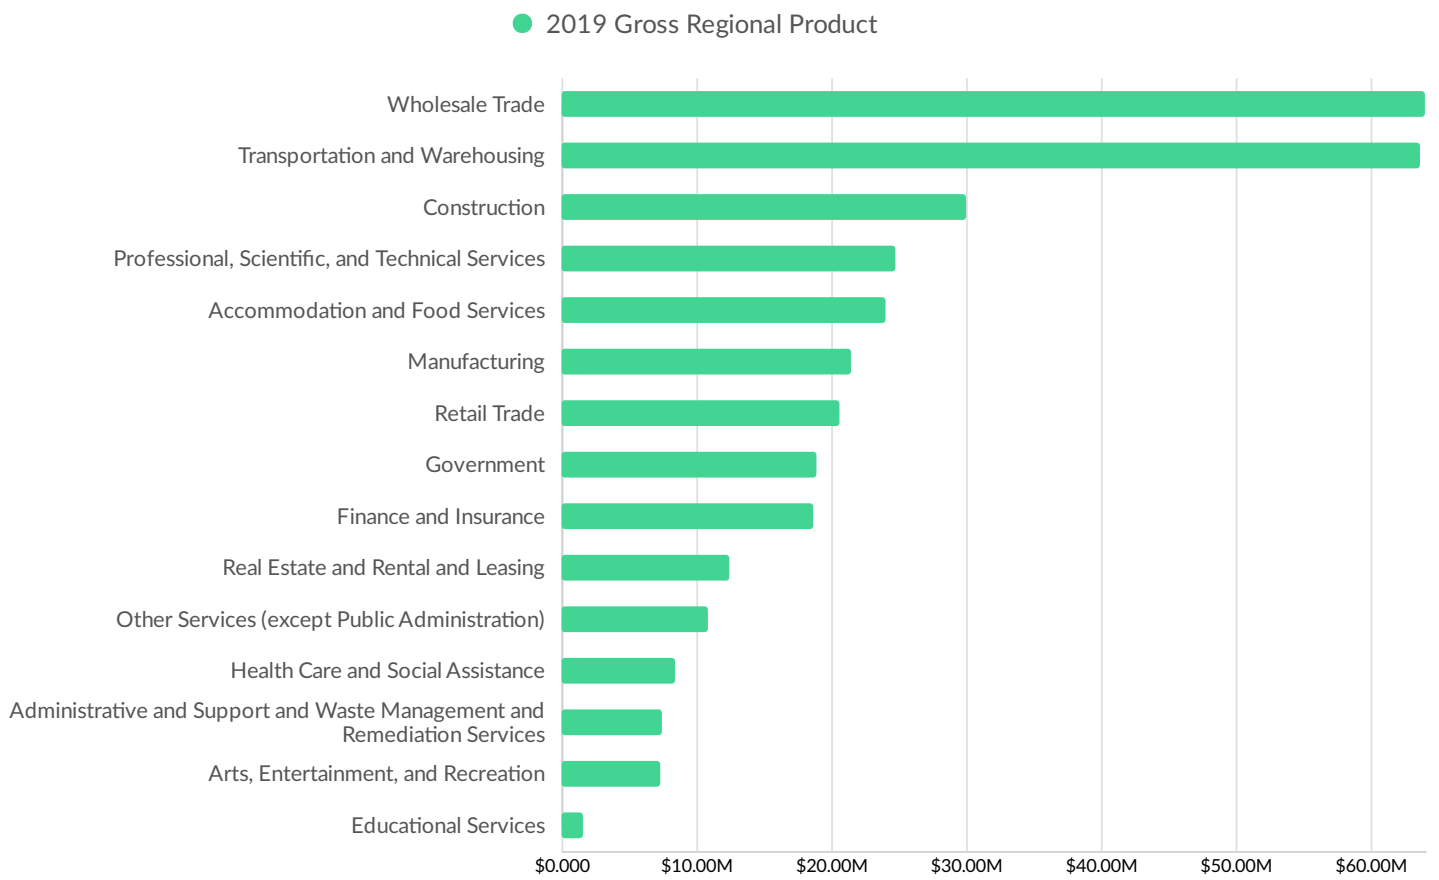

Top Industry GRP