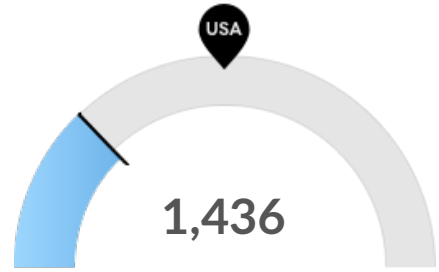

Historic & Projected Trends

Population Trends

As of 2020 the region's population **increased by 22.6%** since 2015, growing by 1,592. Population is expected to **increase by 9.9%** between 2020 and 2025, adding 857.

Timeframe	Population
2015	7,034
2016	7,063
2017	7,258
2018	8,161
2019	8,437
2020	8,625
2021	8,826
2022	9,017
2023	9,190
2024	9,342
2025	9,483

Job Trends

From 2015 to 2020, jobs increased by 56.4% in Braselton, GA (in Jackson county) (ZIP 30517) from 3,286 to 5,138. This change outpaced the national growth rate of 6.2% by 50.2%.

Timeframe	Jobs
2015	3,286
2016	4,306
2017	4,696
2018	5,042
2019	4,802
2020	5,138
2021	5,382
2022	5,576
2023	5,735
2024	5,870
2025	5,938

Population Characteristics

Millennials

Braselton, GA (in Jackson county) (ZIP 30517) has 1,785 millennials (ages 25-39). The national average for an area this size is 1,740.

Retiring Soon

Retirement risk is low in Braselton, GA (in Jackson county) (ZIP 30517). The national average for an area this size is 2,481 people 55 or older, while there are 2,186 here.

Racial Diversity